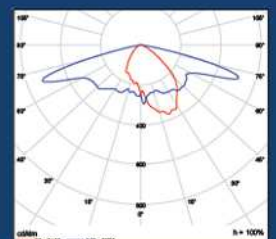

State-of-the-art LED technology

Base for photoelectric relay
 - 3-pin conventional
 - 3 or 7-pin Tele management

Optional accessory allows mounting up to 90°

Technical Characteristics

Color Temperature - TCC	4000K / 5700K / 6500K
Operating Temperature	-20 ° C to +45 ° C
Power Supply Voltage	Automatic full range 127 / 220V - 50 / 60Hz
Power rating	45W to 250W
Lumens	4.800lm up to 26.000lm
Surge Protection	ANSI / IEEE Standard C62.41.2 - 10kV / 10kA
Lifespan	50,000 hours (equivalent to more than 11 years)
Harmonic Content	According to IEC 61000-3-2 / THD <10%
Degree of Protection (IP)	IP 66
Impact Resistance	IK08
Body	High Pressure Injected Aluminum
Color of the Lamp	Standard White (other colors on request)
Post	Connection to arm with diameter from 48 to 60,3mm